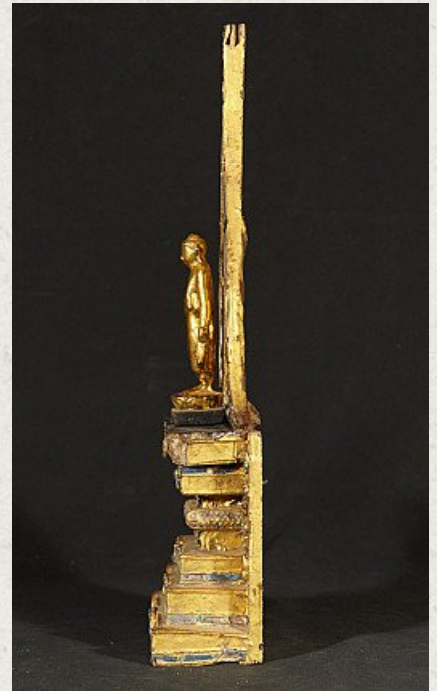

Antique throne with Buddha statue

- Material : wood
- 44 cm high
- 15 cm wide and 8 cm deep
- Gilded with 24 krt. gold
- Mandalay style
- 19th century
- Originating from Burma
- Nr. 3102-9

Original Buddhas

Rielerweg 71-73

7416 ZB Deventer

The Netherlands

www.originalbuddhas.com

info@originalbuddhas.com

+31-6-22192241