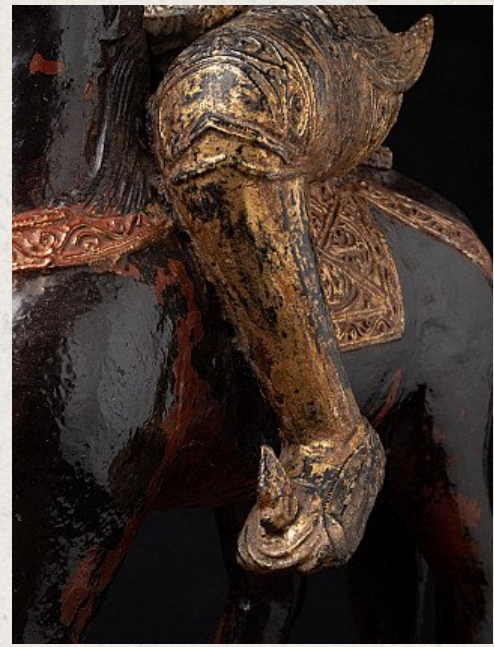

Large antique wooden Nat statue

- Material : wood
- 100,2 cm high
- 31,5 cm wide and 69,5 cm deep
- Partly gilded with 24 krt. gold
- 19th century
- With inlaid eyes
- Burmese name : Kohijo
- Originating from Burma
- Nr: 3103-19