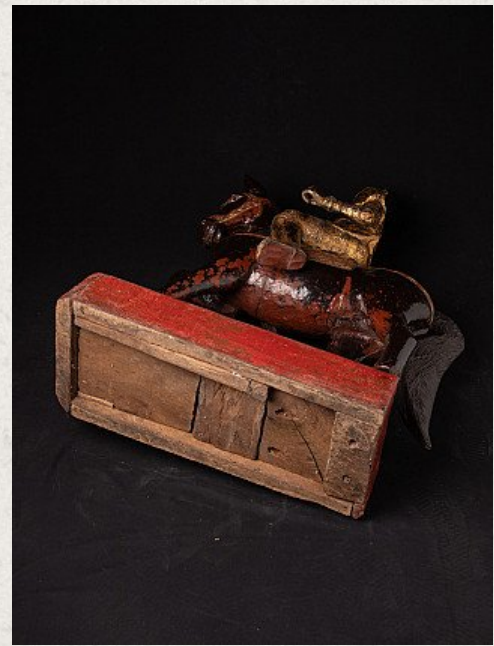

Large antique wooden Nat statue

- Material : wood
- 100,2 cm high
- 31,5 cm wide and 69,5 cm deep
- Partly gilded with 24 krt. gold
- 19th century
- With inlaid eyes
- Burmese name : Kohijo
- Originating from Burma
- Nr: 3103-19