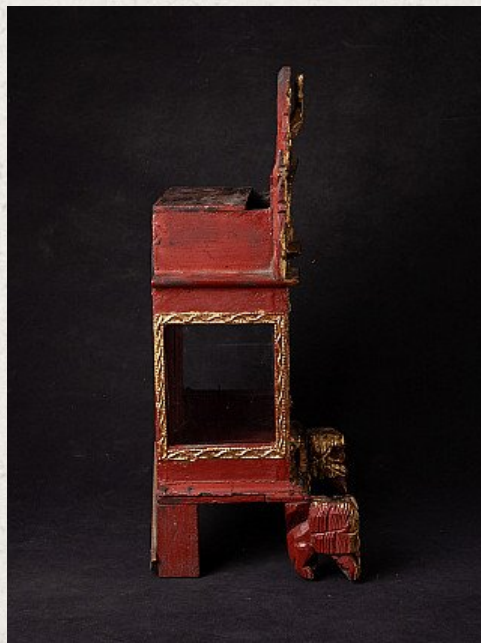

Antique Burmese home shrine

- Material : wood
- 50,2 cm high
- 30,4 cm wide and 21,5 cm deep
- Gilded with 24 krt. gold
- Mandalay style
- Late 19th century
- Originating from Burma
- Nr: 3103-3

Original Buddhas

Rielerweg 71-73

7416 ZB Deventer

The Netherlands

www.originalbuddhas.com

info@originalbuddhas.com

+31-6-22192241