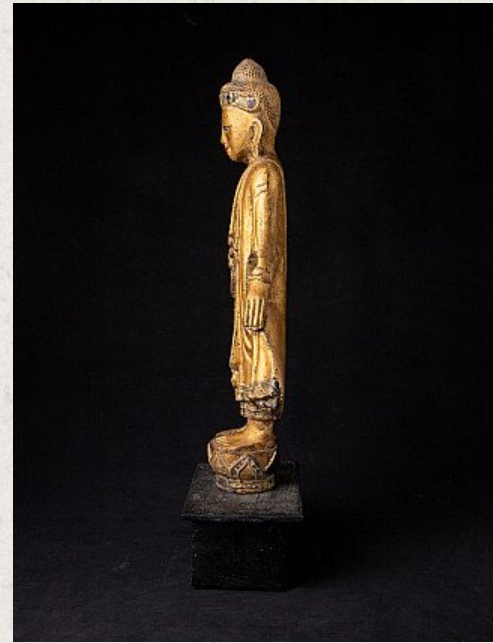

Antique wooden Mandalay Buddha statue

- Material : wood
- 55,8 cm high
- 23,4 cm wide and 12,7 cm deep
- Gilded with 24 krt. gold
- 19th century
- Originating from Burma
- Nr: 3106-4

[See on website](#)