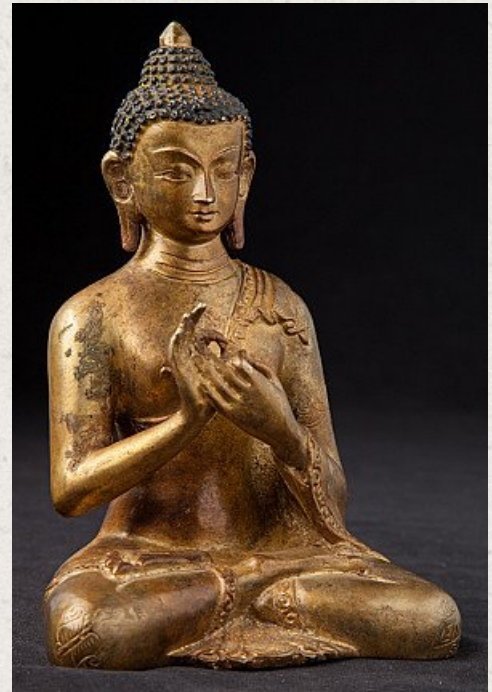

Old bronze Nepali Buddha statue

- Material : bronze
- 16 cm high
- 13,5 cm wide and 8 cm deep
- Fire gilded with 24 krt. gold
- Dharmachakra mudra
- Middle 20th century
- Very high quality !
- Originating from Nepal
- Nr: 3120-1