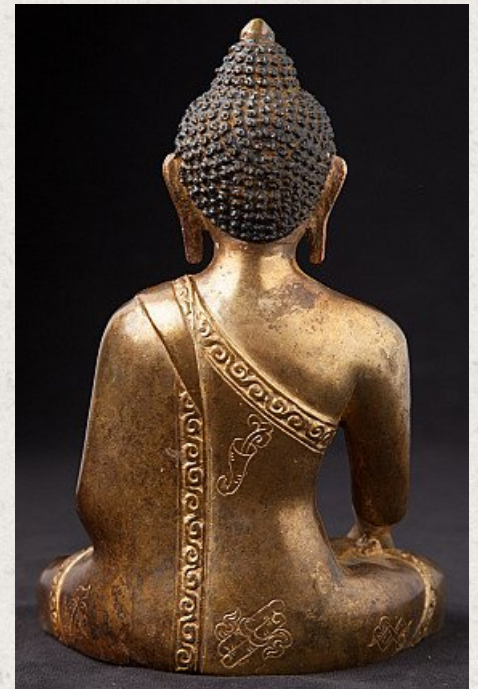

Old Nepali Buddha statue

- Material : bronze
- 16 cm high
- 13 cm wide and 7 cm deep
- Fire gilded with 24 krt. gold
- Bhumisparsha mudra
- Middle 20th century
- Made in very high quality !
- Originating from Nepal
- Nr: 3120-9