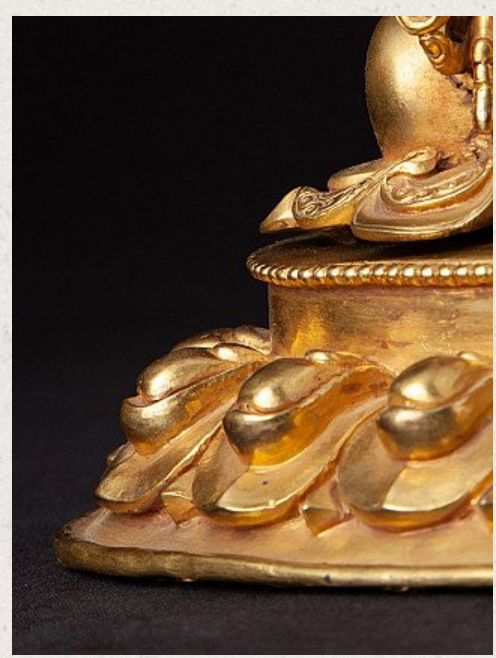

Bronze Nepali Medicine Buddha statue

- Material : bronze
- 20,8 cm high
- 19 cm wide and 13,9 cm deep
- Fire gilded with 24 krt. gold
- Varada mudra
- Newly made in the highest quality !
- Originating from Nepal
- Nr: 3128-2