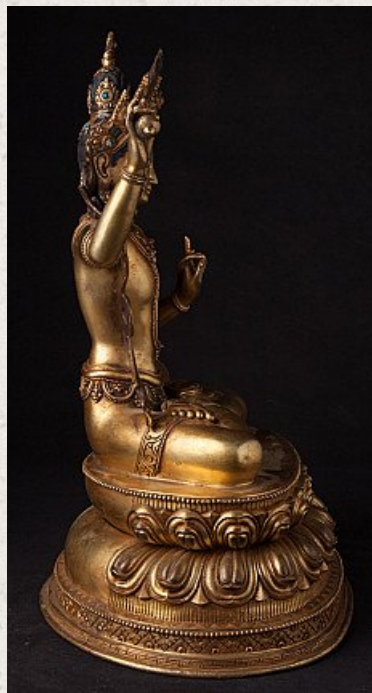

Old Nepali Manjushri statue

- Material : bronze
- 40 cm high
- 27 cm wide and 22 cm deep
- Fire gilded with 24 krt. gold
- Middle 20th century
- Made in very high quality !
- Originating from Nepal
- Nr. 3132-2

Rielerweg 71-73
7416 ZB Deventer
The Netherlands
www.originalbuddhas.com
info@originalbuddhas.com
+31-6-22192241