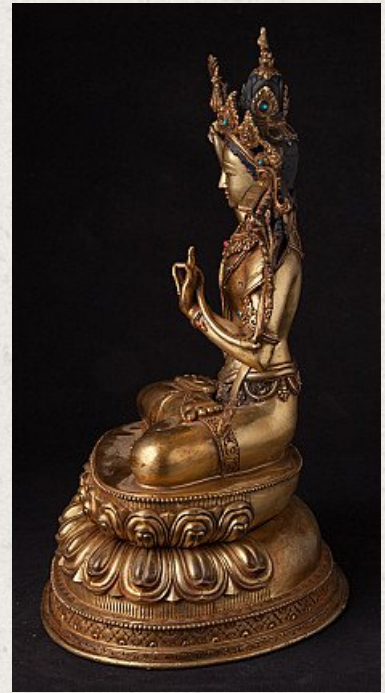

Old Nepali Manjushri statue

- Material : bronze
- 40 cm high
- 27 cm wide and 22 cm deep
- Fire gilded with 24 krt. gold
- Middle 20th century
- Made in very high quality !
- Originating from Nepal
- Nr. 3132-2

Rielerweg 71-73
7416 ZB Deventer
The Netherlands
www.originalbuddhas.com
info@originalbuddhas.com
+31-6-22192241