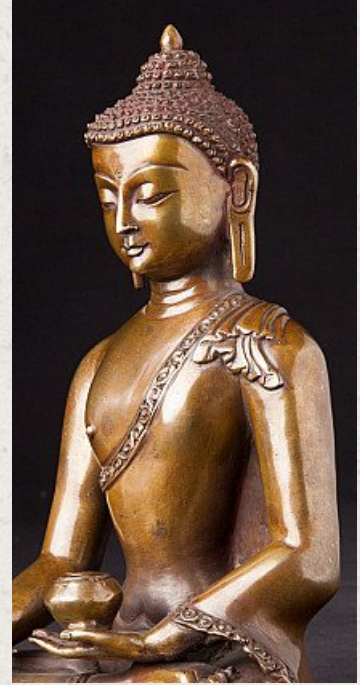

Bronze Nepali Buddha statue

- Material : bronze
- 19 cm high
- 14 cm wide and 9 cm deep
- Bhumisparsha mudra
- Newly made in very high quality !
- Originating from Nepal
- Nr: 3135-1

[See on website](#)