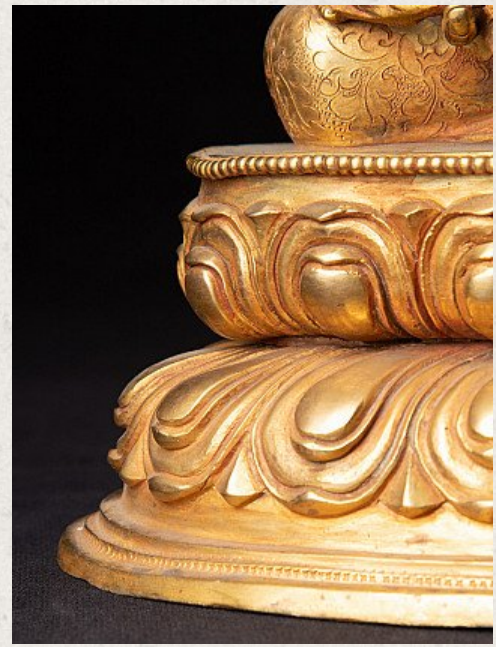

## High quality Nepali Medicine Buddha statue

- Material : bronze
- 28 cm high
- 22,5 cm wide and 16,4 cm deep
- Fire gilded with 24 krt. gold
- Varada mudra
- Newly made in the highest quality !
- Originating from Birma
- Nr: 3139-3