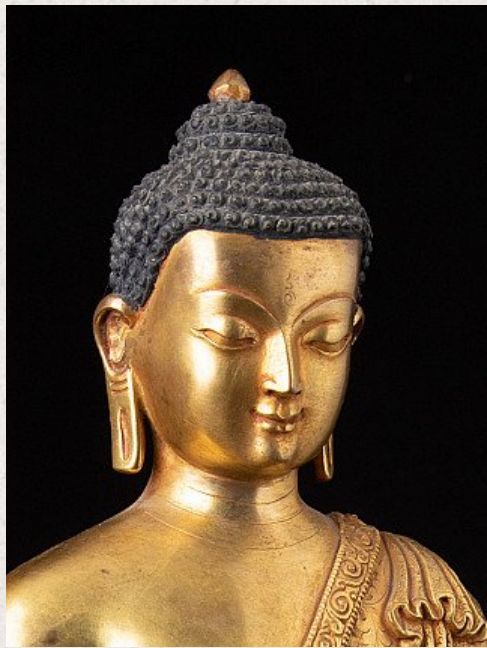

## High quality Nepali Medicine Buddha statue

- Material : bronze
- 28 cm high
- 22,5 cm wide and 16,4 cm deep
- Fire gilded with 24 krt. gold
- Varada mudra
- Newly made in the highest quality !
- Originating from Birma
- Nr: 3139-3