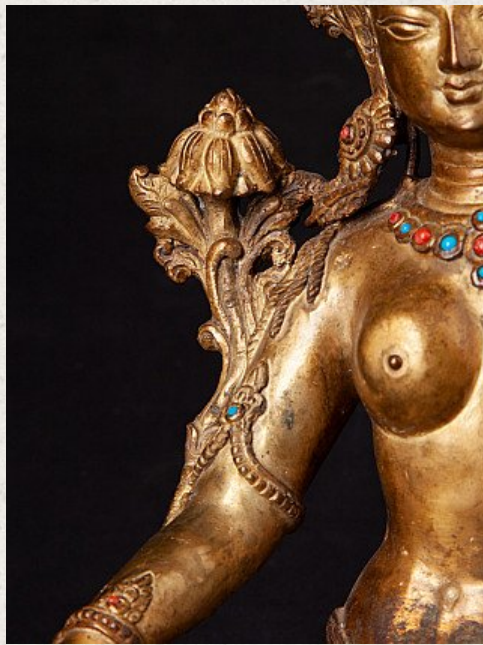

## Old Nepali White Tara statue

- Material : bronze
- 27,7 cm high
- 18 cm wide and 11,4 cm deep
- Fire gilded with 24 krt. gold
- Early 20th century
- Very nice quality !
- Originating from Nepal
- Nr. 3144-4