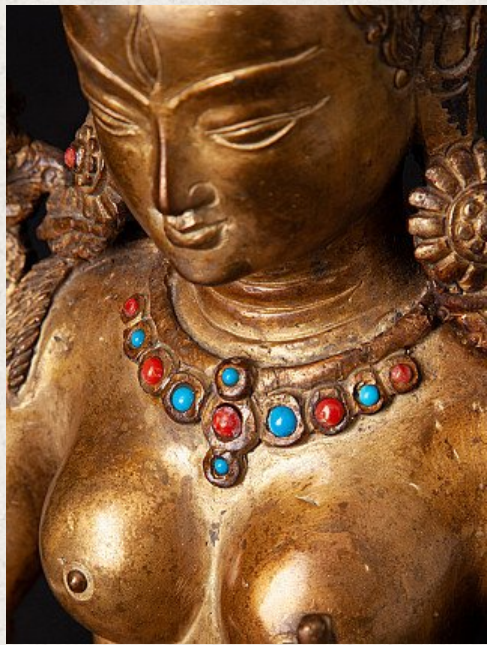

## Old Nepali White Tara statue

- Material : bronze
- 27,7 cm high
- 18 cm wide and 11,4 cm deep
- Fire gilded with 24 krt. gold
- Early 20th century
- Very nice quality !
- Originating from Nepal
- Nr. 3144-4