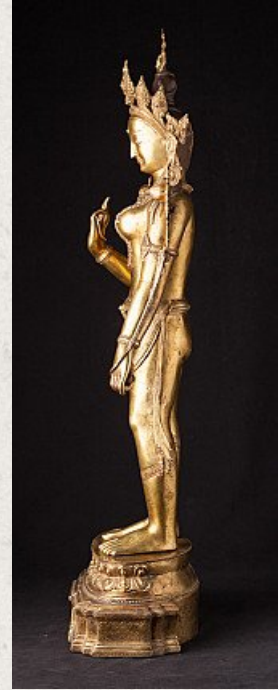

Large old Nepali Tara statue

- Material : bronze
- 83 cm high
- 27 cm wide and 18 cm deep
- Fire gilded with 24 krt. gold
- Middle 20th century
- Made in very high quality !
- Originating from Nepal
- Nr. 3145

Original Buddhas

Rielerweg 71-73

7416 ZB Deventer

The Netherlands

www.originalbuddhas.com

info@originalbuddhas.com

+31-6-22192241