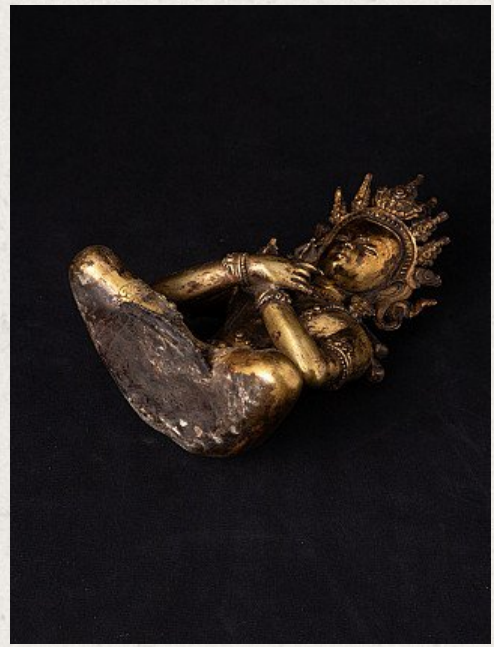

Old Nepali crowned Buddha statue

- Material : bronze
- 23,7 cm high
- 14,8 cm wide and 9,7 cm deep
- Fire gilded with 24 krt. gold
- Early 20th century
- Made in very high quality !
- Originating from Birma
- Nr: 3149-2