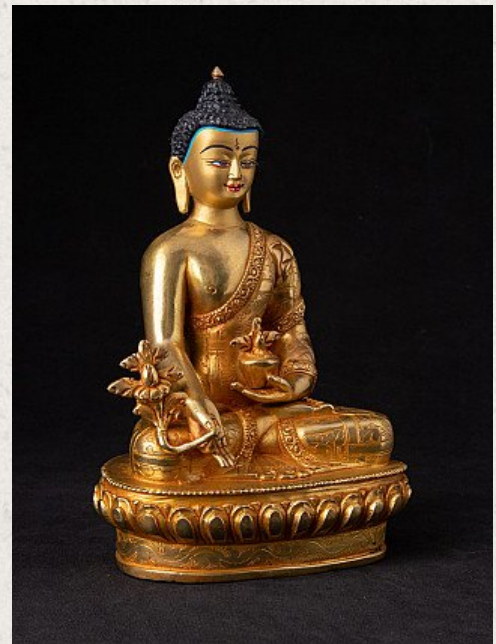

Bronze Nepali Medicine Buddha statue

- Material : bronze
- 21,9 cm high
- 14,5 cm wide and 9,5 cm deep
- Fire gilded with 24 krt. gold
- Newly made in the highest quality !
- Originating from Nepal
- Nr: 3150-2

Original Buddhas

Rielerweg 71-73

7416 ZB Deventer

The Netherlands

www.originalbuddhas.com

info@originalbuddhas.com

+31-6-22192241