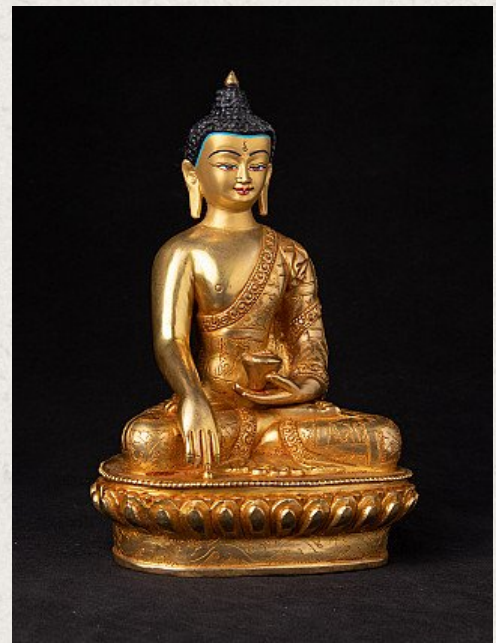

High quality Nepali gold face Buddha

- Material : bronze
- 21,7 cm high
- 14,3 cm wide and 10,3 cm deep
- Fire gilded with 24 krt. gold - the face is gold painted
- Bhumisparsha mudra
- Newly made in the highest quality !
- Originating from Nepal
- Nr: 3150-7

Original Buddhas

Rielerweg 71-73

7416 ZB Deventer

The Netherlands

www.t.burmese-art.com

info@originalbuddhas.com

+31-6-22192241