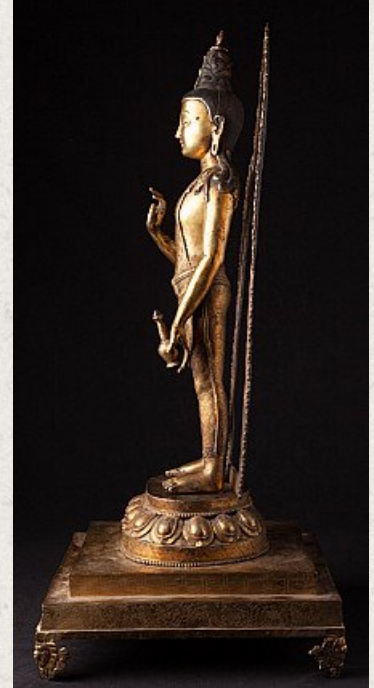

Large antique Nepali Lokeshor statue

- Material : bronze
- 76 cm high
- 35 cm wide and 35,5 cm deep
- Fire gilded with 24 krt. gold
- Abhaya mudra
- Late 19th / early 20th century
- Very high quality !
- Originating from Nepal
- Nr: 3152-1

Rielerweg 71-73
7416 ZB Deventer
The Netherlands
www.originalbuddhas.com
info@originalbuddhas.com
+31-6-22192241