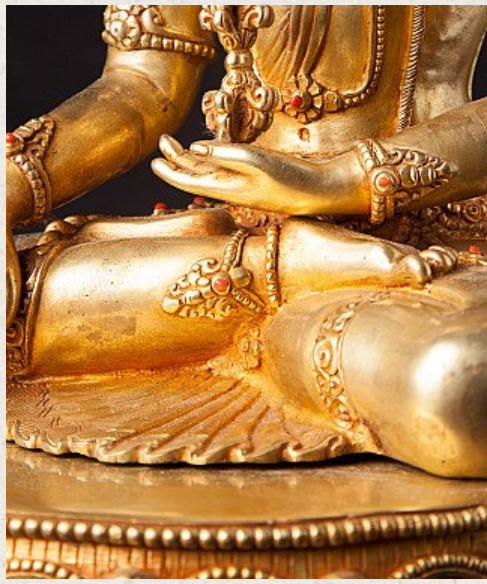

Nepali bronze Buddha statue

- Material : bronze
- 35 cm high
- 23 cm wide and 23 cm deep
- Fire gilded with 24 krt. gold
- Bhumisparsha mudra
- Newly made in very high quality !
- The face is hand painted on traditional way
- Originating from Nepal
- Nr: 3156-3