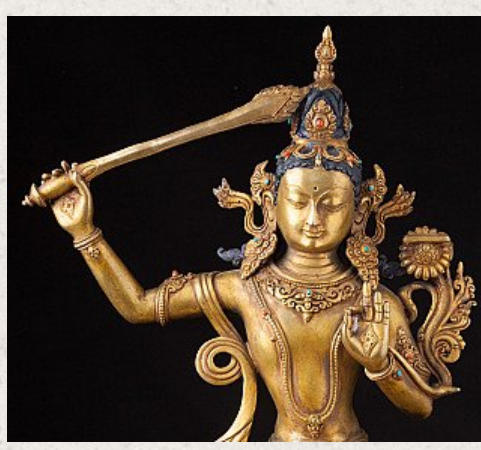

Nepali Manjushree statue

- Material : bronze
- 40,5 cm high
- 27 cm wide and 21,5 cm deep
- Fire gilded with 24 krt. gold
- Late 20th / early 21st century
- High quality !
- Originating from Birma
- Nr: 3156-6