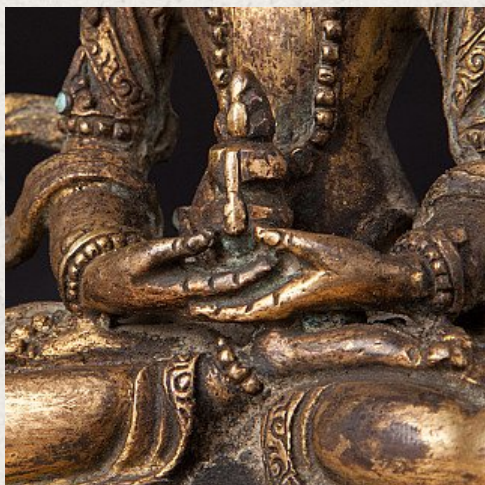

# Old Nepali Buddha statue

- Material : bronze
- 14,5 cm high
- 10,2 cm wide and 5,3 cm deep
- Originating from Nepal
- Nr: 3165-1

Rielerweg 71-73  
7416 ZB Deventer  
The Netherlands  
[www.originalbuddhas.com](http://www.originalbuddhas.com)  
[info@originalbuddhas.com](mailto:info@originalbuddhas.com)  
+31-6-22192241