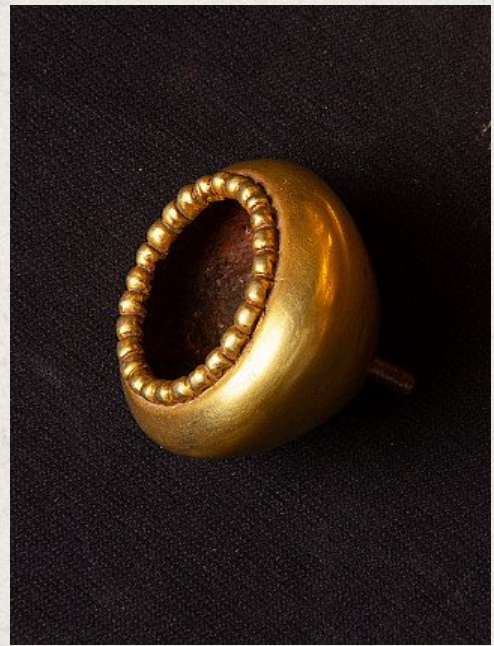

[See on website](#)