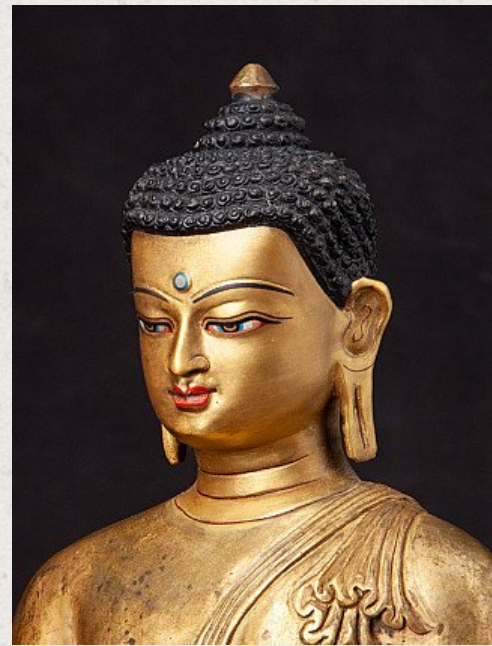

Old Nepali Buddha statue

- Material : bronze
- 30,6 cm high
- 24,2 cm wide and 18,2 cm deep
- Fire gilded with 24 krt. gold
- Bhumisparsha mudra
- Middle 20th century
- Very high quality !
- Weight: 3,88 kgs
- Originating from Nepal
- Nr: 3176-3