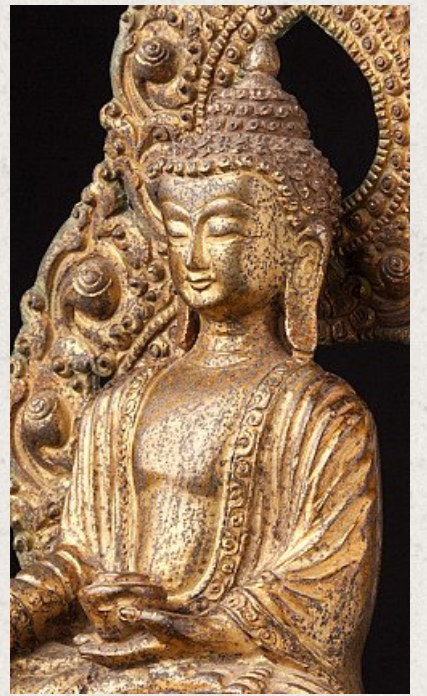

Old Nepali Buddha statue

- Material : bronze
- 25,5 cm high
- 18 cm wide and 13 cm deep
- Fire gilded with 24 krt. gold
- Early 20th century
- Originating from Nepal
- Nr: 3176-7

Rielerweg 71-73
7416 ZB Deventer
The Netherlands
www.originalbuddhas.com
info@originalbuddhas.com
+31-6-22192241