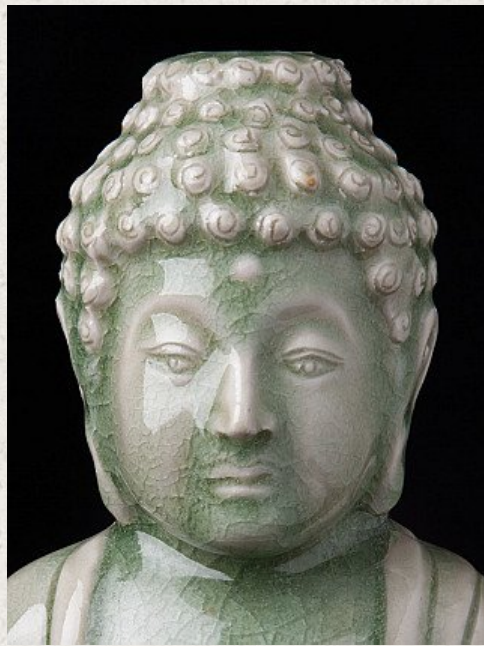

Old porcelain Buddha statue

- Material: Porcelain
- 21 cm high
- 12,5 cm wide and 8 cm deep
- Dhyana mudra
- Middle 20th century
- Bought from an old Dutch collection
- Originating from China
- Nr: 3183-1