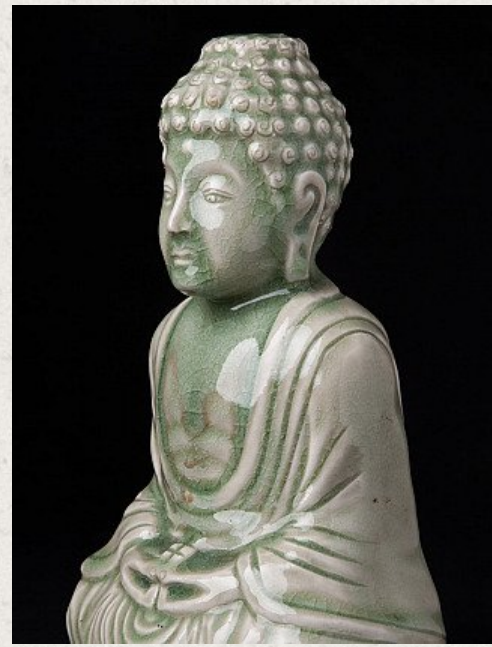

Old porcelain Buddha statue

- Material: Porcelain
- 21 cm high
- 12,5 cm wide and 8 cm deep
- Dhyana mudra
- Middle 20th century
- Bought from an old Dutch collection
- Originating from China
- Nr: 3183-1