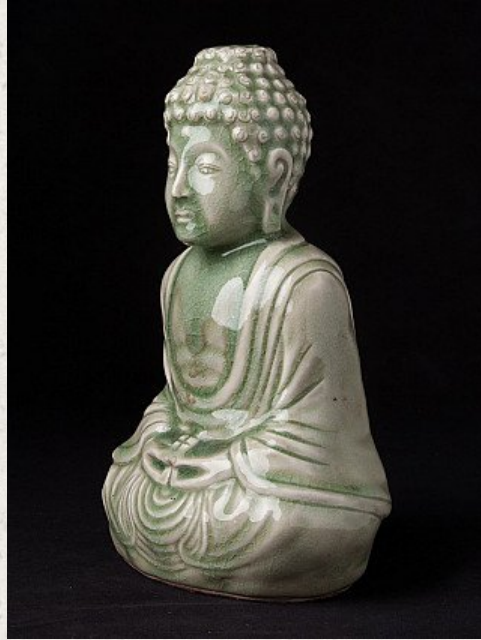

Old porcelain Buddha statue

- Material: Porcelain
- 21 cm high
- 12,5 cm wide and 8 cm deep
- Dhyana mudra
- Middle 20th century
- Bought from an old Dutch collection
- Originating from China
- Nr: 3183-1