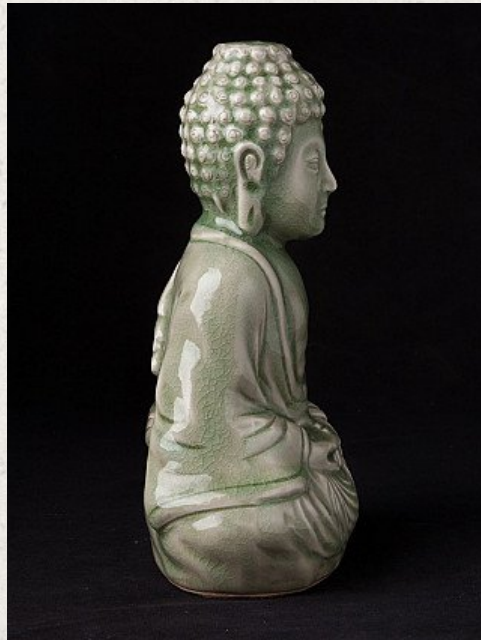

Old porcelain Buddha statue

- Material: Porcelain
- 21 cm high
- 12,5 cm wide and 8 cm deep
- Dhyana mudra
- Middle 20th century
- Bought from an old Dutch collection
- Originating from China
- Nr: 3183-1