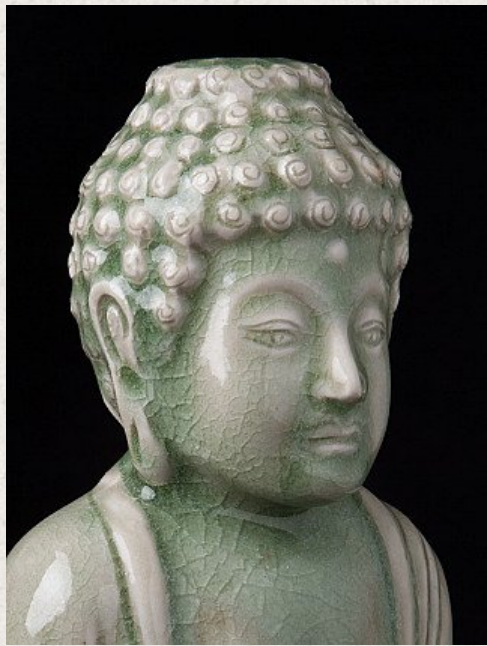

Old porcelain Buddha statue

- Material: Porcelain
- 21 cm high
- 12,5 cm wide and 8 cm deep
- Dhyana mudra
- Middle 20th century
- Bought from an old Dutch collection
- Originating from China
- Nr: 3183-1