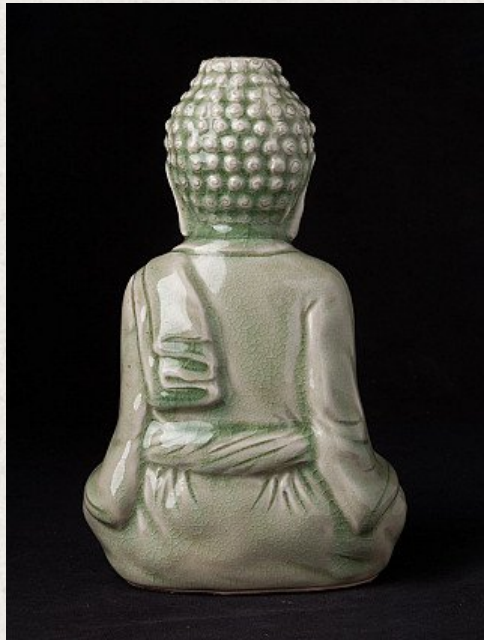

Old porcelain Buddha statue

- Material: Porcelain
- 21 cm high
- 12,5 cm wide and 8 cm deep
- Dhyana mudra
- Middle 20th century
- Bought from an old Dutch collection
- Originating from China
- Nr: 3183-1