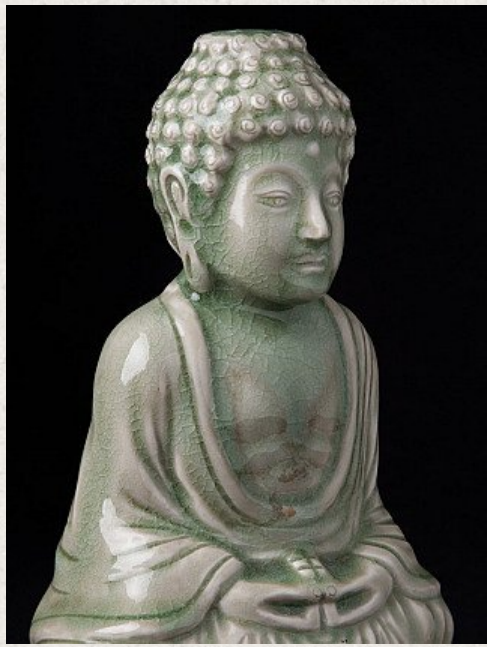

Old porcelain Buddha statue

- Material: Porcelain
- 21 cm high
- 12,5 cm wide and 8 cm deep
- Dhyana mudra
- Middle 20th century
- Bought from an old Dutch collection
- Originating from China
- Nr: 3183-1