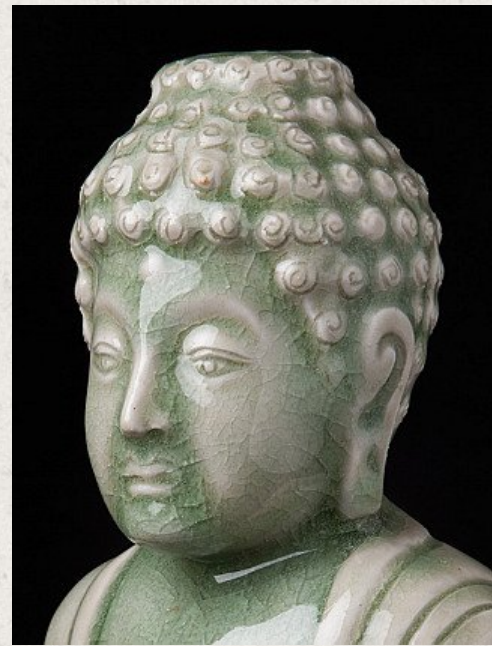

Old porcelain Buddha statue

- Material: Porcelain
- 21 cm high
- 12,5 cm wide and 8 cm deep
- Dhyana mudra
- Middle 20th century
- Bought from an old Dutch collection
- Originating from China
- Nr: 3183-1