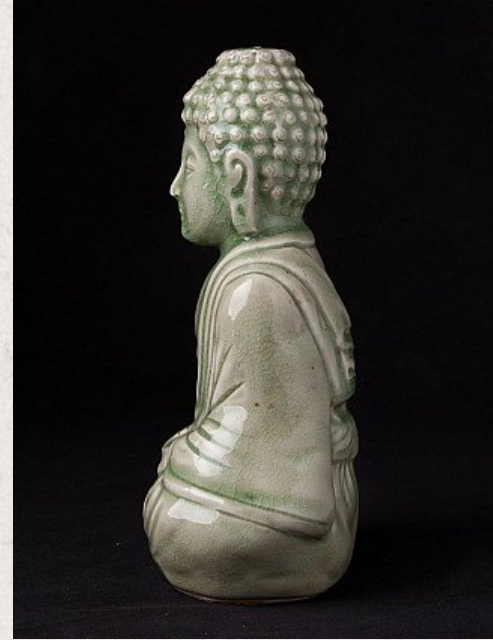

Old porcelain Buddha statue

- Material: Porcelain
- 21 cm high
- 12,5 cm wide and 8 cm deep
- Dhyana mudra
- Middle 20th century
- Bought from an old Dutch collection
- Originating from China
- Nr: 3183-1