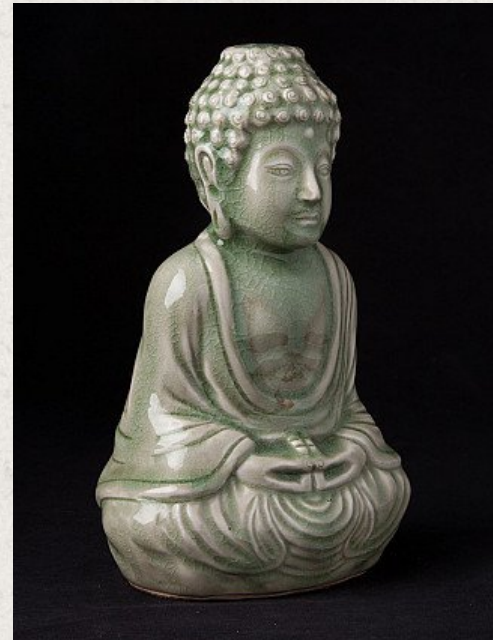

Old porcelain Buddha statue

- Material: Porcelain
- 21 cm high
- 12,5 cm wide and 8 cm deep
- Dhyana mudra
- Middle 20th century
- Bought from an old Dutch collection
- Originating from China
- Nr: 3183-1