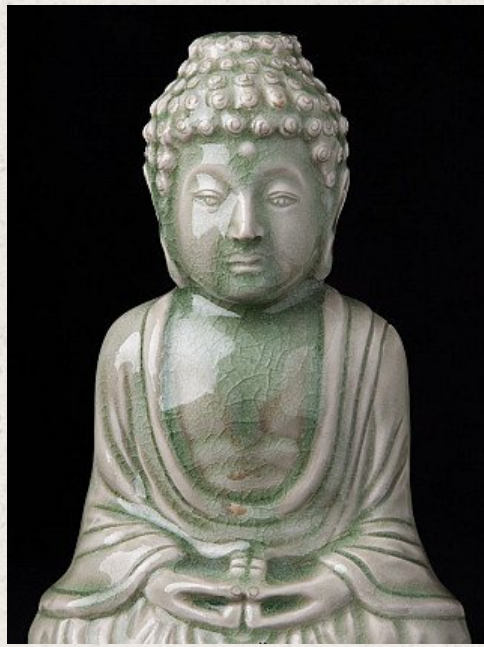

Old porcelain Buddha statue

- Material: Porcelain
- 21 cm high
- 12,5 cm wide and 8 cm deep
- Dhyana mudra
- Middle 20th century
- Bought from an old Dutch collection
- Originating from China
- Nr: 3183-1