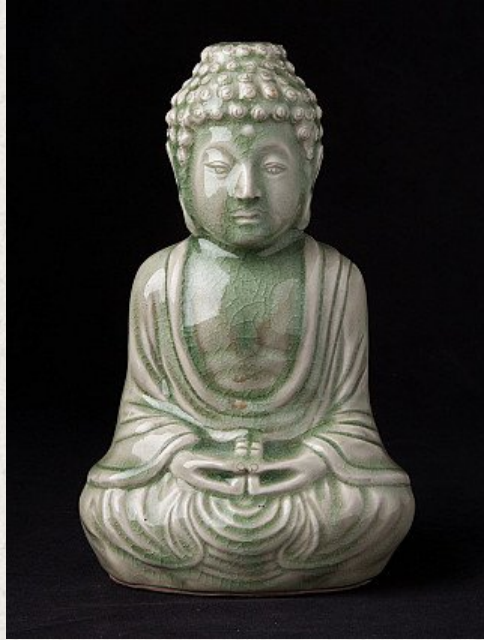

Old porcelain Buddha statue

- Material: Porcelain
- 21 cm high
- 12,5 cm wide and 8 cm deep
- Dhyana mudra
- Middle 20th century
- Bought from an old Dutch collection
- Originating from China
- Nr: 3183-1