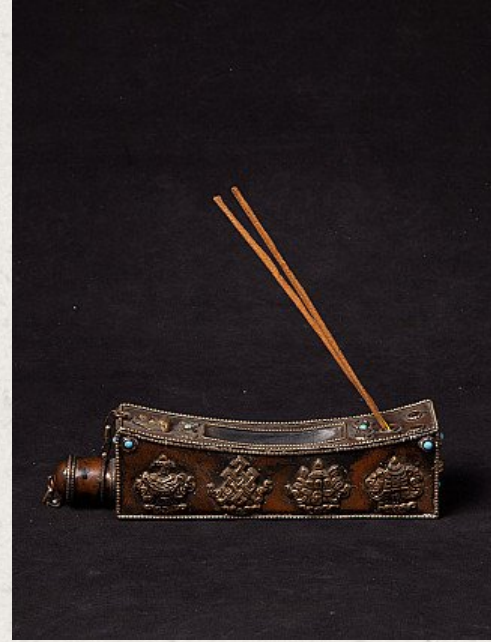

Old Copper Incense Holder

- Material: Copper
- 5,8 cm high
- 22,5 cm wide and 4,5 cm deep
- Late 20th century
- Originating from Nepal
- Nr: 3183-7

Rielerweg 71-73
7416 ZB Deventer
The Netherlands
www.originalbuddhas.com
info@originalbuddhas.com
+31-6-22192241