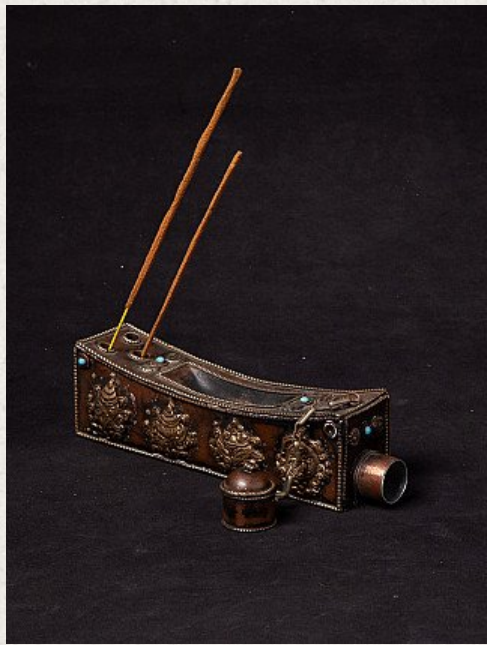

Old Copper Incense Holder

- Material: Copper
- 5,8 cm high
- 22,5 cm wide and 4,5 cm deep
- Late 20th century
- Originating from Nepal
- Nr: 3183-7

Rielerweg 71-73
7416 ZB Deventer
The Netherlands
www.originalbuddhas.com
info@originalbuddhas.com
+31-6-22192241