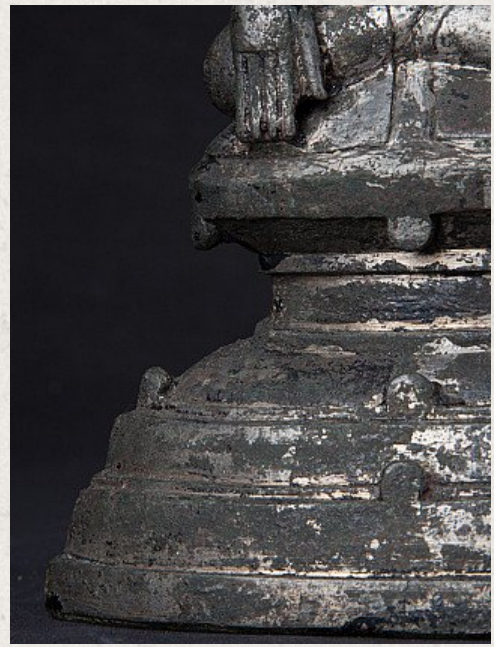

Antique bronze crowned Buddha statue

- Material : bronze
- 38,5 cm high
- 14,1 cm wide and 9 cm deep
- Shan (Tai Yai) style
- Bhumisparsha mudra
- 18th century
- Special and made in high quality !
- With silver mixed in the aloy
- Originating from Burma
- Nr: 3192