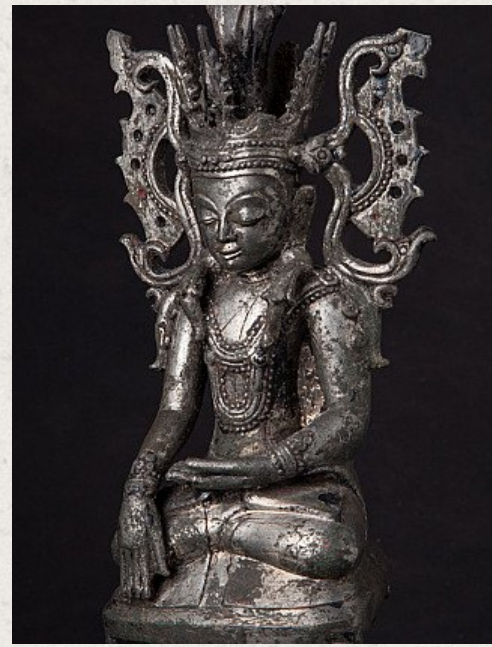

Antique bronze crowned Buddha statue

- Material : bronze
- 38,5 cm high
- 14,1 cm wide and 9 cm deep
- Shan (Tai Yai) style
- Bhumisparsha mudra
- 18th century
- Special and made in high quality !
- With silver mixed in the aloy
- Originating from Burma
- Nr: 3192