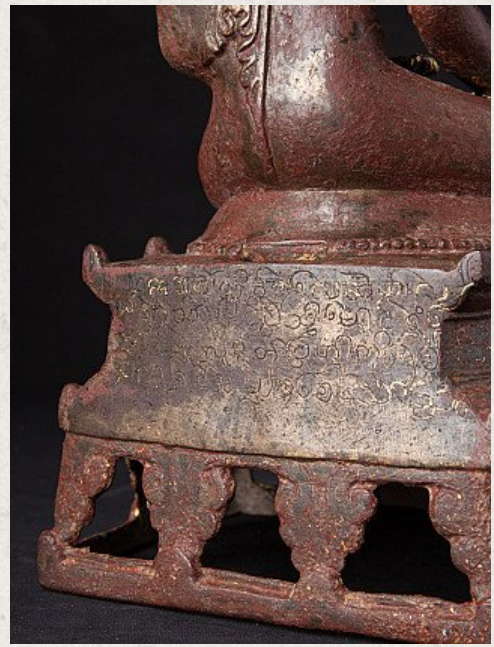

[See on website](#)