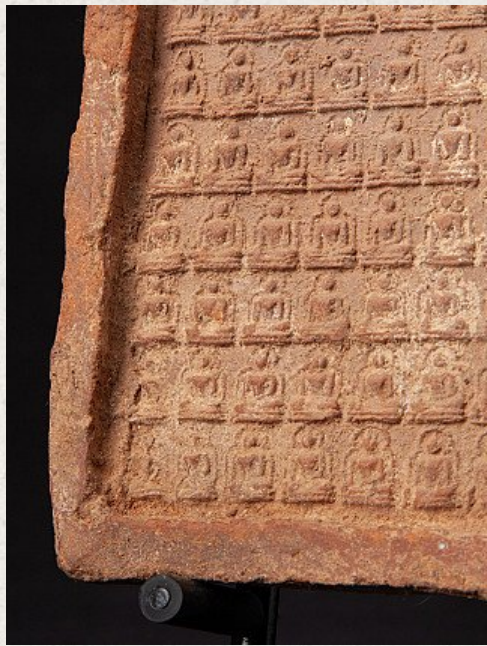

[See on website](#)