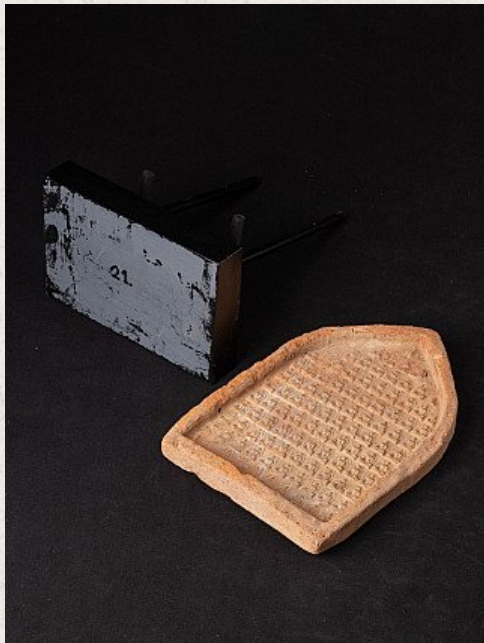

See on website