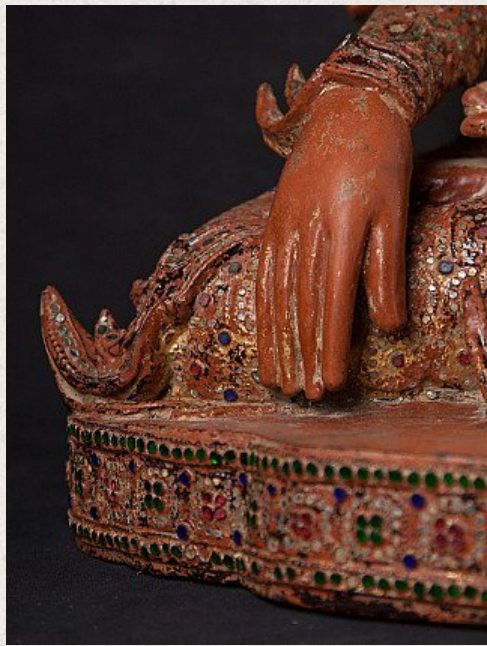

Antique wooden Buddha statue

- Material : wood
- 50,8 cm high
- 39,8 cm wide and 32 cm deep
- With traces of the original 24 krt. gilding
- Arakan style
- Bhumisparsha mudra
- 19th century
- With inlayed eyes
- A very nice piece with a beautiful expression !
- Originating from Burma
- Nr: 3201