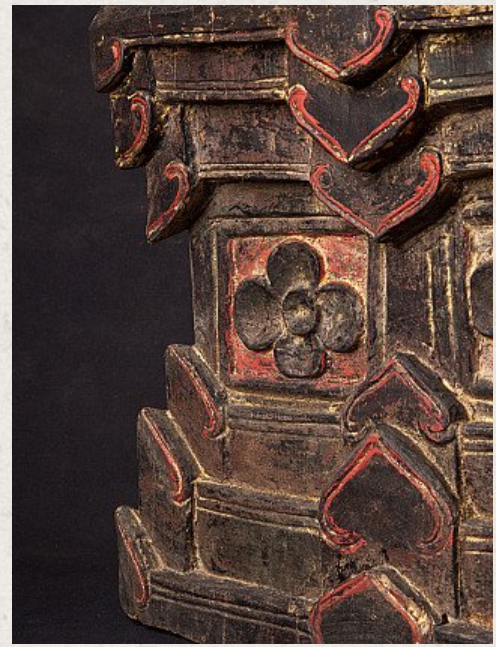

Antique wooden Shan Buddha statue

- Material : wood
- 66,1 cm high
- 27,9 cm wide and 13,3 cm deep
- With traces of the original 24 krt. gilding
- Shan (Tai Yai) style
- Bhumisparsha mudra
- 18th century
- Weight: 6,55 kgs
- Originating from Burma
- Nr: 3205
- Price : 2,750 euro