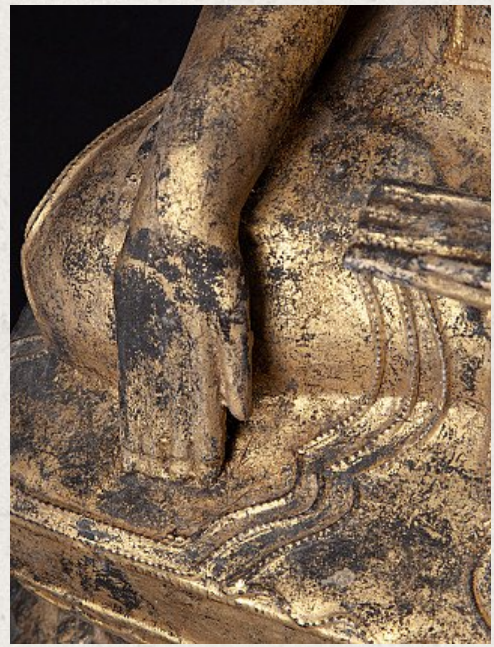

[See on website](#)