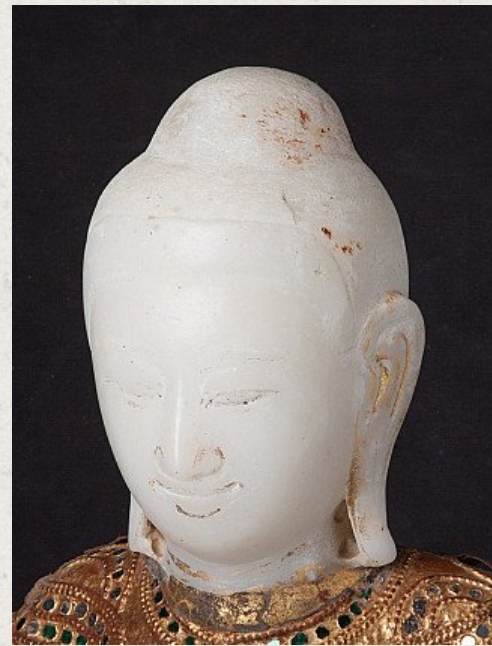

Antique Burmese Buddha statue

- Material : wood
- 38,5 cm high
- 29 cm wide and 21 cm deep
- Gilded with 24 krt. gold
- Bhumisparsha mudra
- 19th century
- Hands, head and feet are made of marble
- Originating from Burma
- Nr: 3213