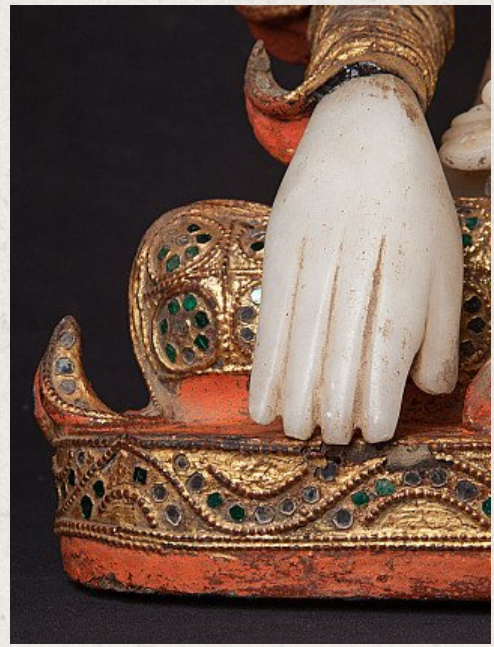

[See on website](#)