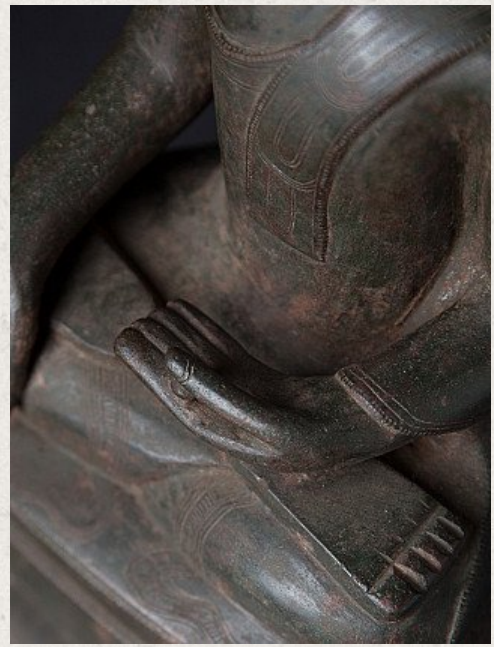

Special antique bronze Shan Buddha statue

- Material : bronze
- 43,4 cm high
- 28,4 cm wide and 16,4 cm deep
- Shan (Tai Yai) style
- Bhumisparsha mudra
- 17-18th century
- Large size and in very good condition !
- Special !
- Weight: 11,55 kgs
- Originating from Burma
- Nr: 3214
- Price : 4,250 euro