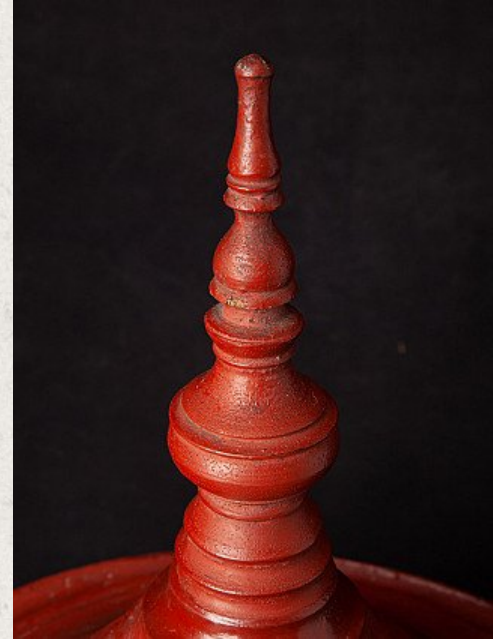

Antique Burmese offering vessel

- Material : lacquerware
- 57,5 cm high
- 32,3 cm diameter
- Shan (Tai Yai) style
- 19th century
- Weight: 1,9 kgs
- Originating from Burma
- Nr: 3220
- Price : 550 euro

Rielerweg 71-73
7416 ZB Deventer
The Netherlands
www.originalbuddhas.com
info@originalbuddhas.com
+31-6-22192241