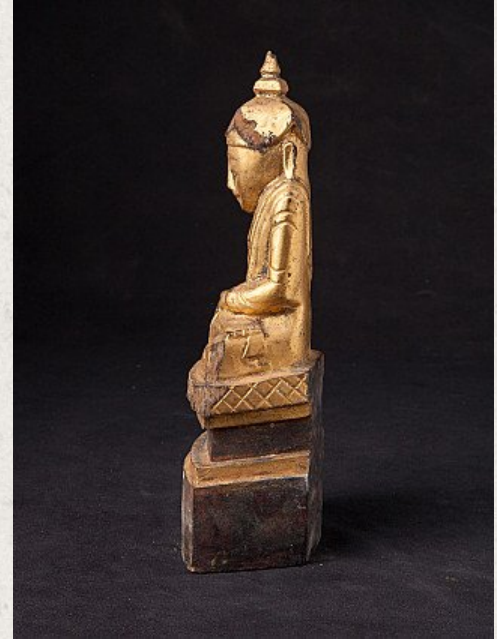

Antique wooden Shan Buddha statue

- Material : wood
- 20,3 cm high
- 8,5 cm wide and 5,4 cm deep
- Gilded with 24 krt. gold
- Shan (Tai Yai) style
- Bhumisparsha mudra
- 19th century
- Originating from Burma
- Nr: 3222-34

Original Buddhas

Rielerweg 71-73

7416 ZB Deventer

The Netherlands

www.originalbuddhas.com

info@originalbuddhas.com

+31-6-22192241