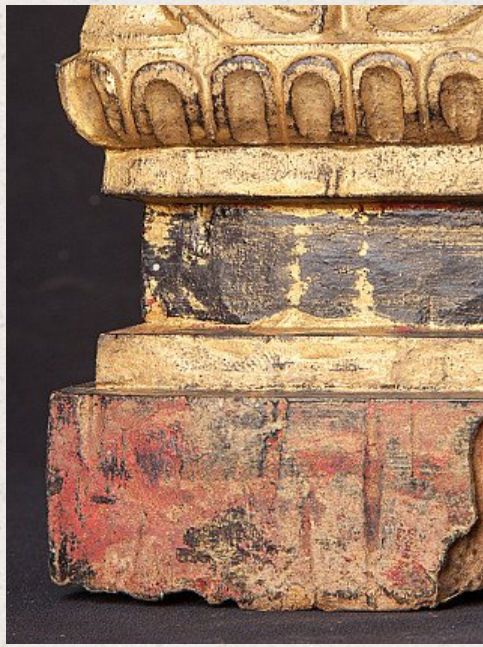

[See on website](#)