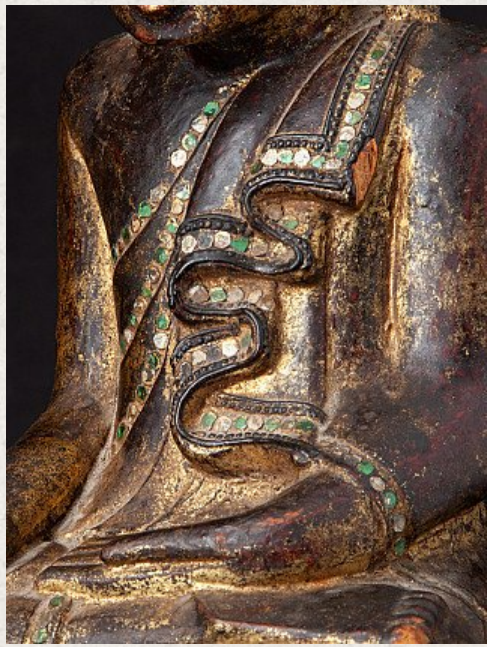

Antique wooden Shan Buddha statue

- Material : wood
- 42,5 cm high
- 19 cm wide and 12,7 cm deep
- Gilded with 24 krt. gold
- Bhumisparsha mudra
- 18th century
- Originating from Burma
- Nr: 3226-1

[See on website](#)