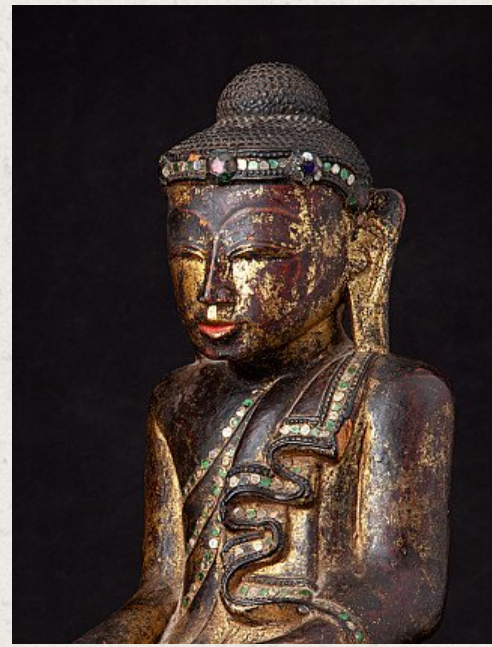

Antique wooden Shan Buddha statue

- Material : wood
- 42,5 cm high
- 19 cm wide and 12,7 cm deep
- Gilded with 24 krt. gold
- Bhumisparsha mudra
- 18th century
- Originating from Burma
- Nr: 3226-1

[See on website](#)