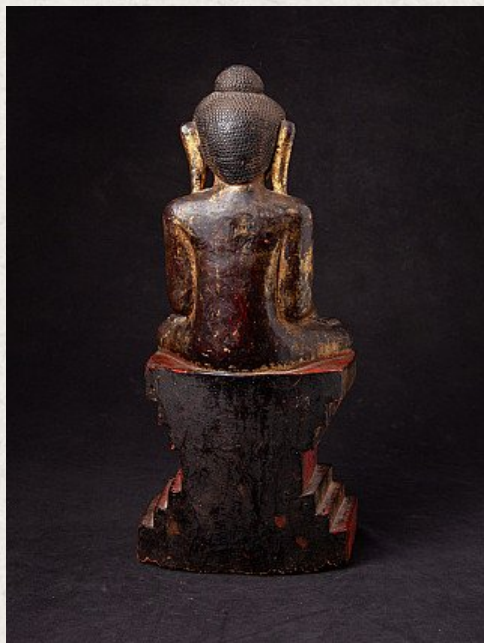

Antique wooden Shan Buddha statue

- Material : wood
- 42,5 cm high
- 19 cm wide and 12,7 cm deep
- Gilded with 24 krt. gold
- Bhumisparsha mudra
- 18th century
- Originating from Burma
- Nr: 3226-1

[See on website](#)