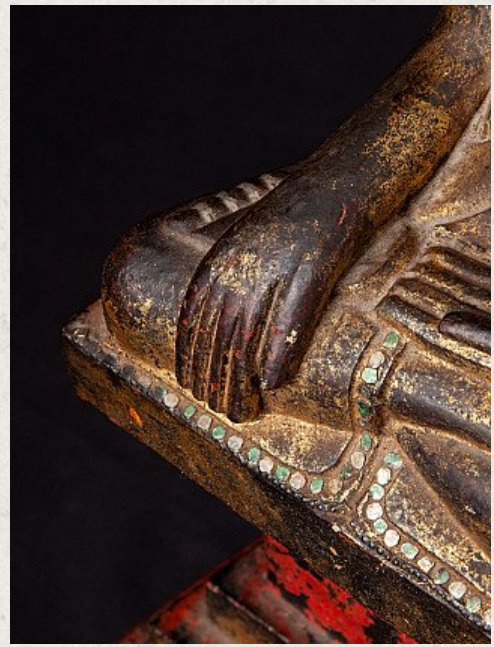

Antique wooden Shan Buddha statue

- Material : wood
- 42,5 cm high
- 19 cm wide and 12,7 cm deep
- Gilded with 24 krt. gold
- Bhumisparsha mudra
- 18th century
- Originating from Burma
- Nr: 3226-1

[See on website](#)