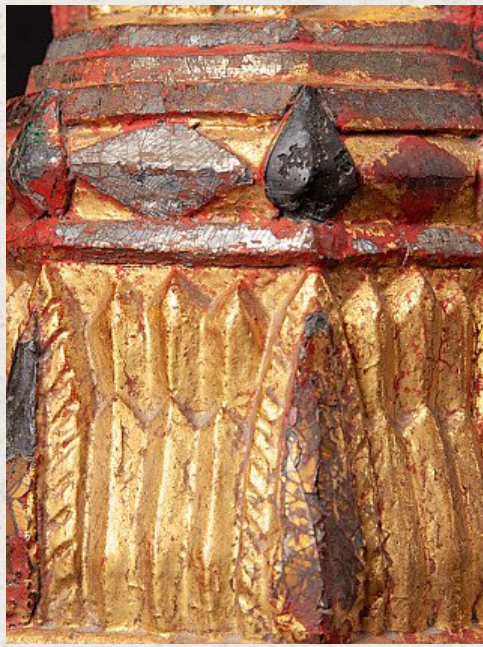

# Antique Laos Buddha statue

- Material : wood
- 28 cm high
- 10,4 cm wide and 9 cm deep
- Gilded with 24 krt. gold
- Late 18th / early 19th century
- Originating from Laos
- Nr: 3226-10

Rielerweg 71-73  
7416 ZB Deventer  
The Netherlands  
[www.originalbuddhas.com](http://www.originalbuddhas.com)  
[info@originalbuddhas.com](mailto:info@originalbuddhas.com)  
+31-6-22192241