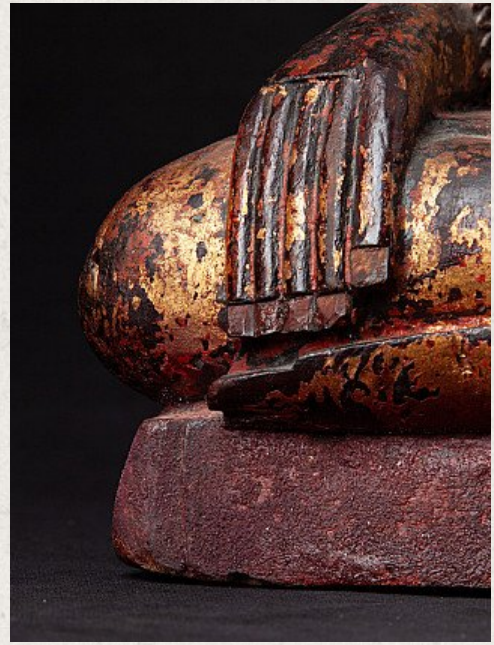

[See on website](#)