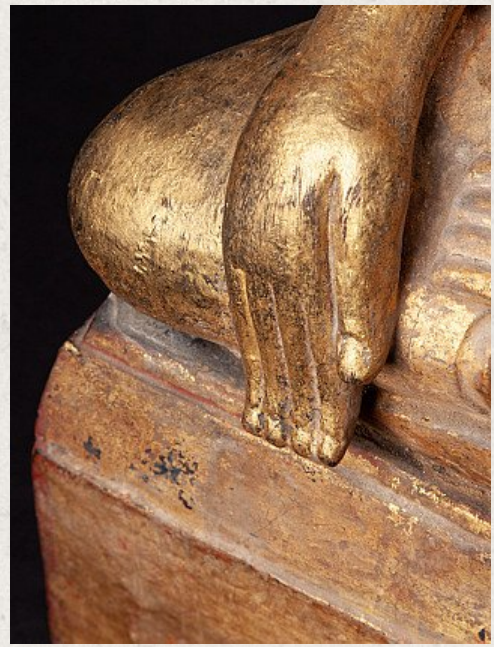

Antique wooden Laos Buddha statue

- Material : wood
- 53,8 cm high
- 25 cm wide and 13,5 cm deep
- Gilded with 24 krt. gold
- Bhumisparsha mudra
- Early 19th century
- Originating from Laos
- Nr: 3226-6