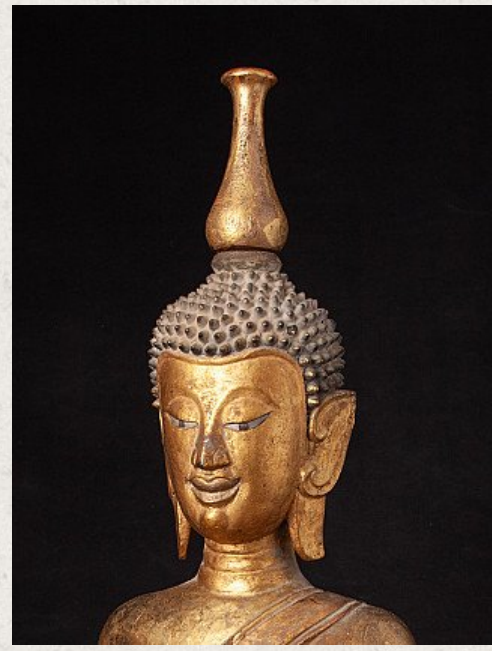

Antique wooden Laos Buddha statue

- Material : wood
- 53,8 cm high
- 25 cm wide and 13,5 cm deep
- Gilded with 24 krt. gold
- Bhumisparsha mudra
- Early 19th century
- Originating from Laos
- Nr: 3226-6