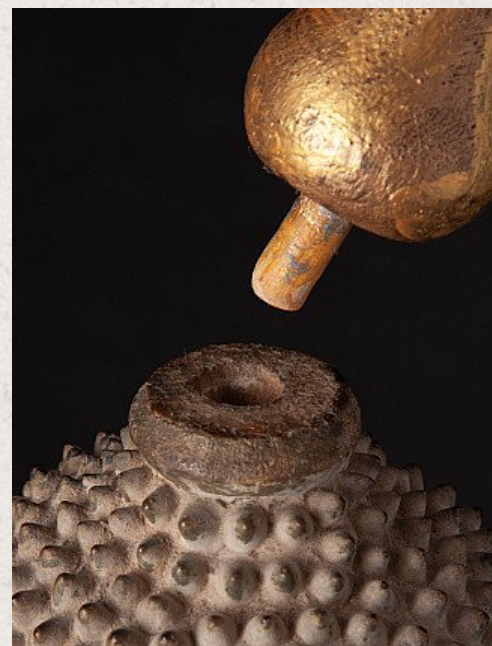

Antique wooden Laos Buddha statue

- Material : wood
- 53,8 cm high
- 25 cm wide and 13,5 cm deep
- Gilded with 24 krt. gold
- Bhumisparsha mudra
- Early 19th century
- Originating from Laos
- Nr: 3226-6