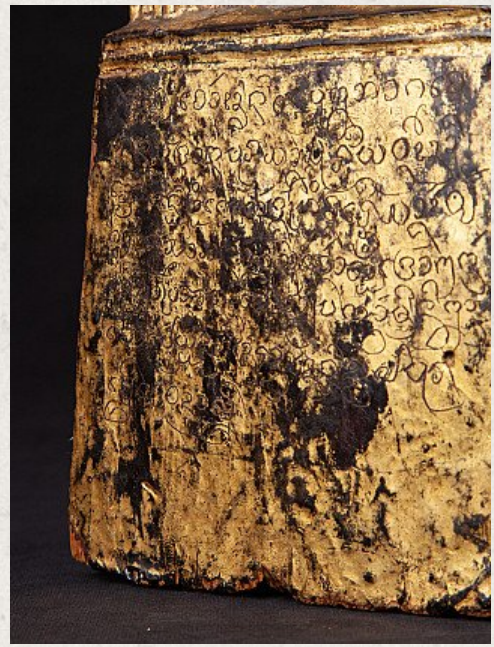

Antique wooden Shan Buddha statue

- Material : wood
- 37,2 cm high
- 12,6 cm wide and 8,1 cm deep
- Gilded with 24 krt. gold
- Shan (Tai Yai) style
- Bhumisparsha mudra
- 18th century
- Originating from Burma
- Nr: 3226-7