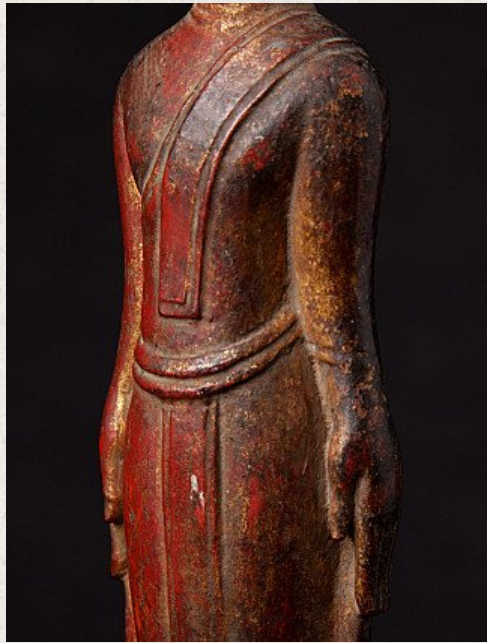

[See on website](#)