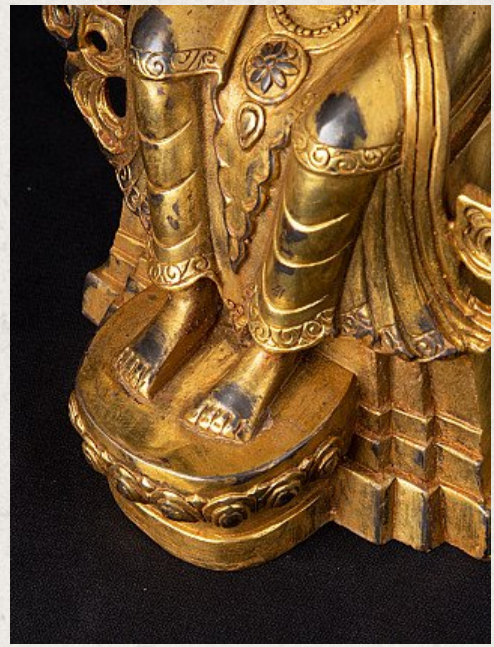

Nepali bronze Maitreya Buddha statue

- Material : bronze
- 31,3 cm high
- 15 cm wide and 13,5 cm deep
- Dharmachakra mudra
- Recently made (not very old)
- Originating from Nepal
- Nr: 3230-3

[See on website](#)