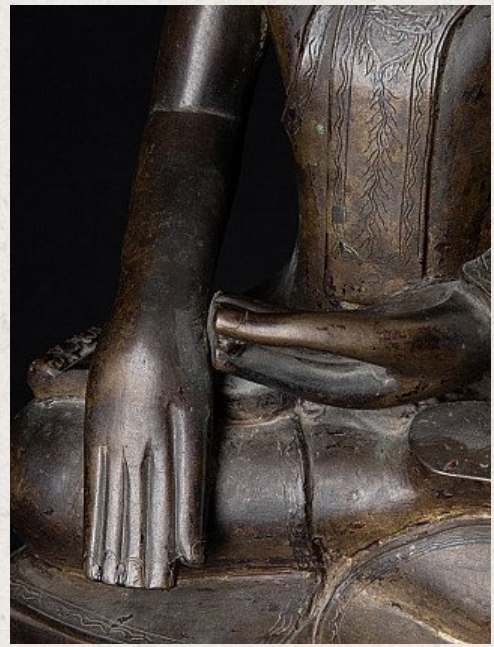

Large and special antique bronze Ava Buddha statue

- Material : bronze
- 46,7 cm high
- 27 cm wide and 16,5 cm deep
- Ava style
- Bhumisparsha mudra
- 16-17th century
- Still in perfect condition.
- Very special !
- Weight: 8,13 kgs
- Originating from Burma
- Nr: 3232-1