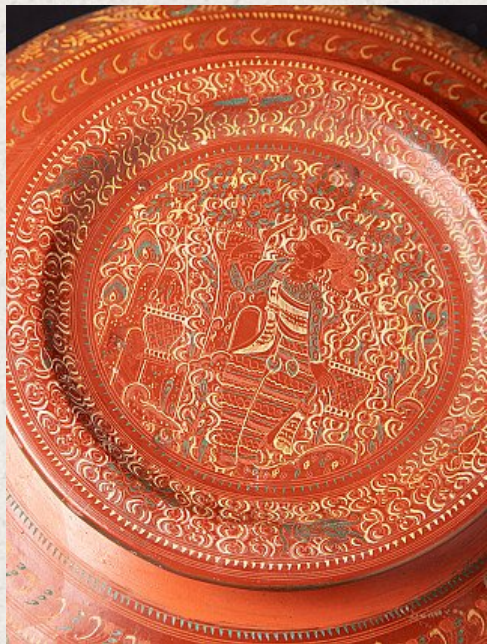

[See on website](#)