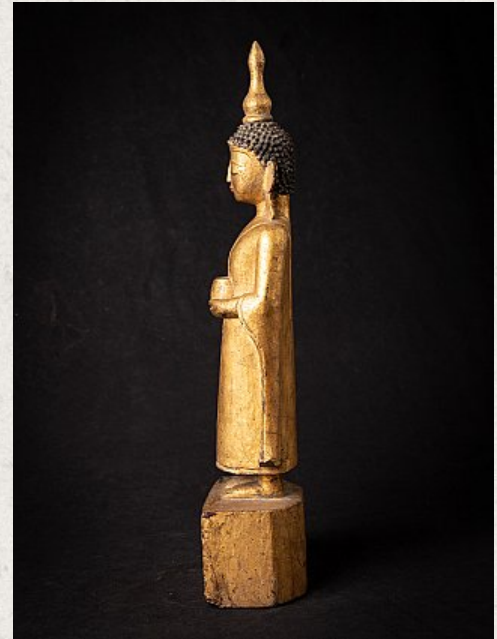

Antique wooden Burmese Shan Buddha

- Material : wood
- 50,8 cm high
- 13,3 cm wide and 9,6 cm deep
- Gilded with 24 krt. gold
- Shan (Tai Yai) style
- Late 18th / early 19th century
- With inscriptions in the base
- A very beautiful piece !
- Originating from Burma
- Nr: 3249-12

Original Buddhas

Rielerweg 71-73

7416 ZB Deventer

The Netherlands

www.originalbuddhas.com

info@originalbuddhas.com

+31-6-22192241