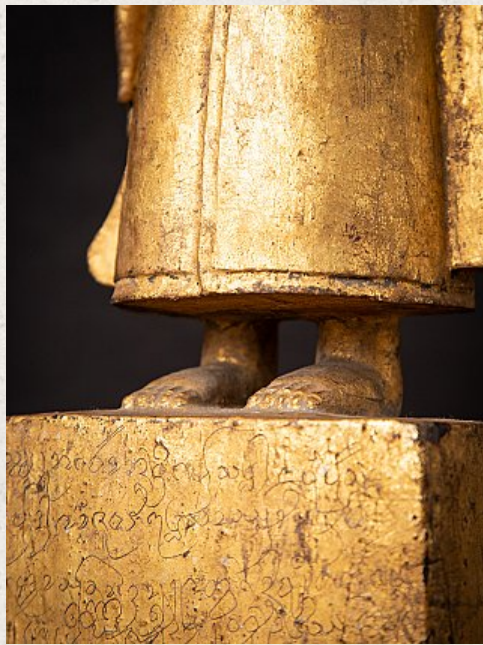

[See on website](#)