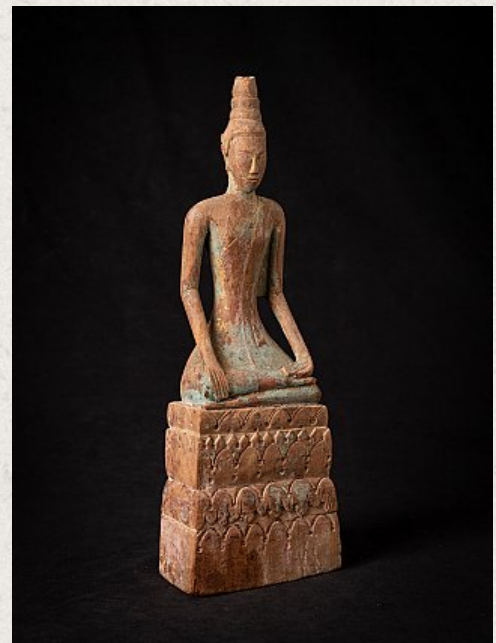

Antique wooden Laos Buddha statue

- Material : wood
- 32,5 cm high
- 11,2 cm wide and 7,1 cm deep
- With traces of the original lacquer and 24 krt. gilding
- Bhumisparsha mudra
- 18th century
- Originating from laos
- Nr: 3249-7

Original Buddhas

Rielerweg 71-73

7416 ZB Deventer

The Netherlands

www.originalbuddhas.com

info@originalbuddhas.com

+31-6-22192241