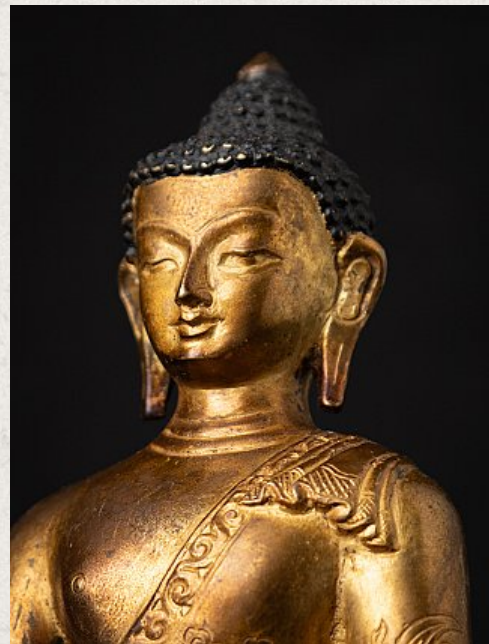

[See on website](#)