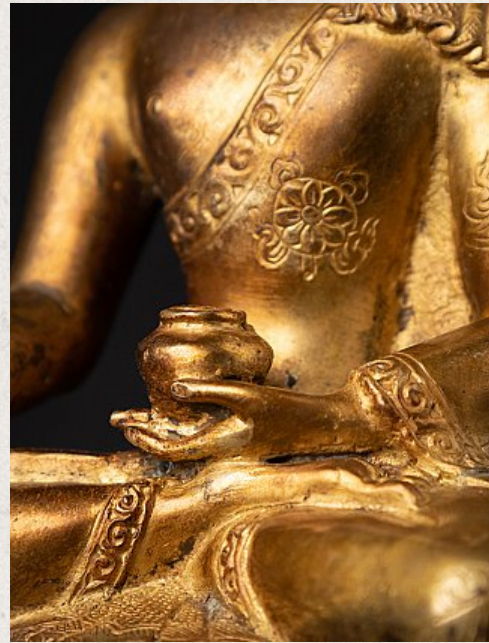

[See on website](#)