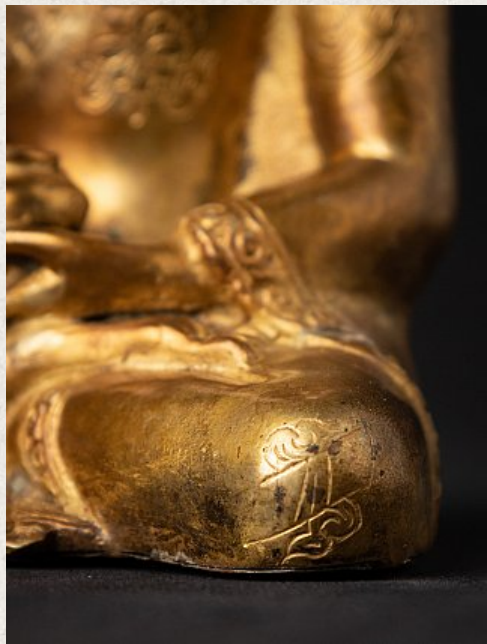

[See on website](#)