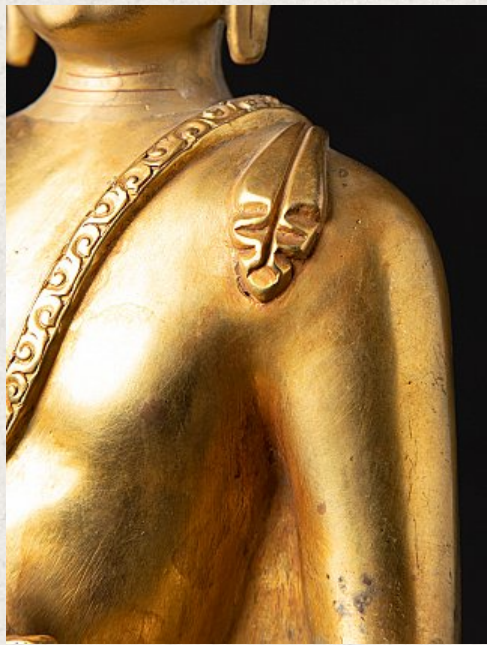

[See on website](#)